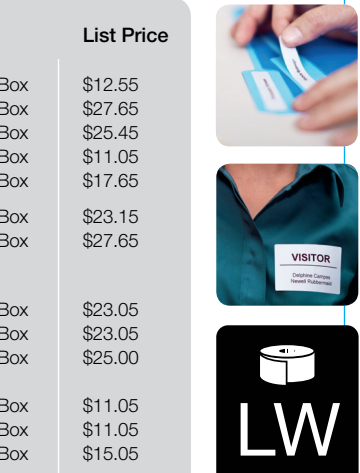

¹ Only compatible with LabelWriter 450 Turbo, 450 Twin Turbo, 450 Duo, 4XL, 400 Turbo, 400 Twin Turbo, 400 Duo.

Labels are available through many office and computer catalogs, superstores and online resellers. For a complete listing of available labels, visit www.dymo.com. DYMO, the DYMO logo, DYMO Stamps, DYMO File, LabelWriter and Address Fixer are trademarks or registered trademarks of Sanford, L.P. or its affiliates. Microsoft Windows, Windows Vista, the Windows logo, Outlook and Excel are trademarks or registered trademarks of Microsoft Corporation. Mac and MacOS are registered trademarks of Apple, Inc. U.S. Postal Service®, USPS®, and Zip+4® are among the many trademarks of the United States Postal Service. All other trademarks are the property of their respective owners. All individual company names used on sample labels are fictitious.

Produced by:
DYMO, Atlanta, GA 30328
800-426-7827: www.dymo.com
©2010 Sanford, L.P.
A Newell Rubbermaid Company
S4150
09-0794

NewellRubbermaid
Brands That Matter™